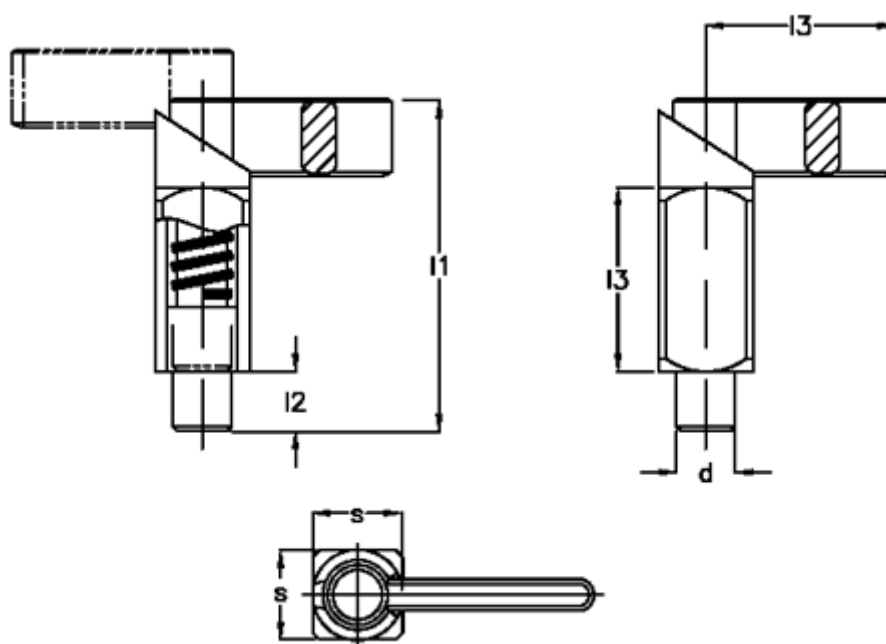

Data Sheet

Article number: 20024143

Description: E+G
Indexing plunger GN 612.3-12-20-A

Measures

d	= 12
l1	= 69
l2	= 12
l3	= 38
l4	= 37
s	= 20
Spring pressure N bottom	= 58
Spring pressure N top	= 21